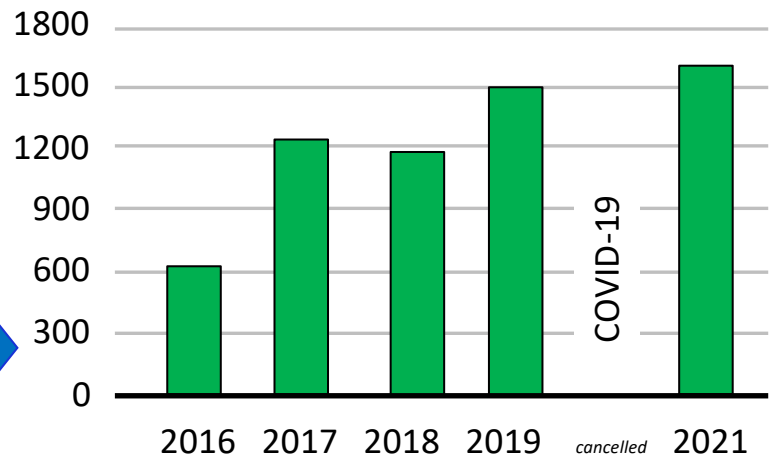

Kid's Caboose Junction

- Favorite kid's trains
- Hands-on Layouts
- and more!